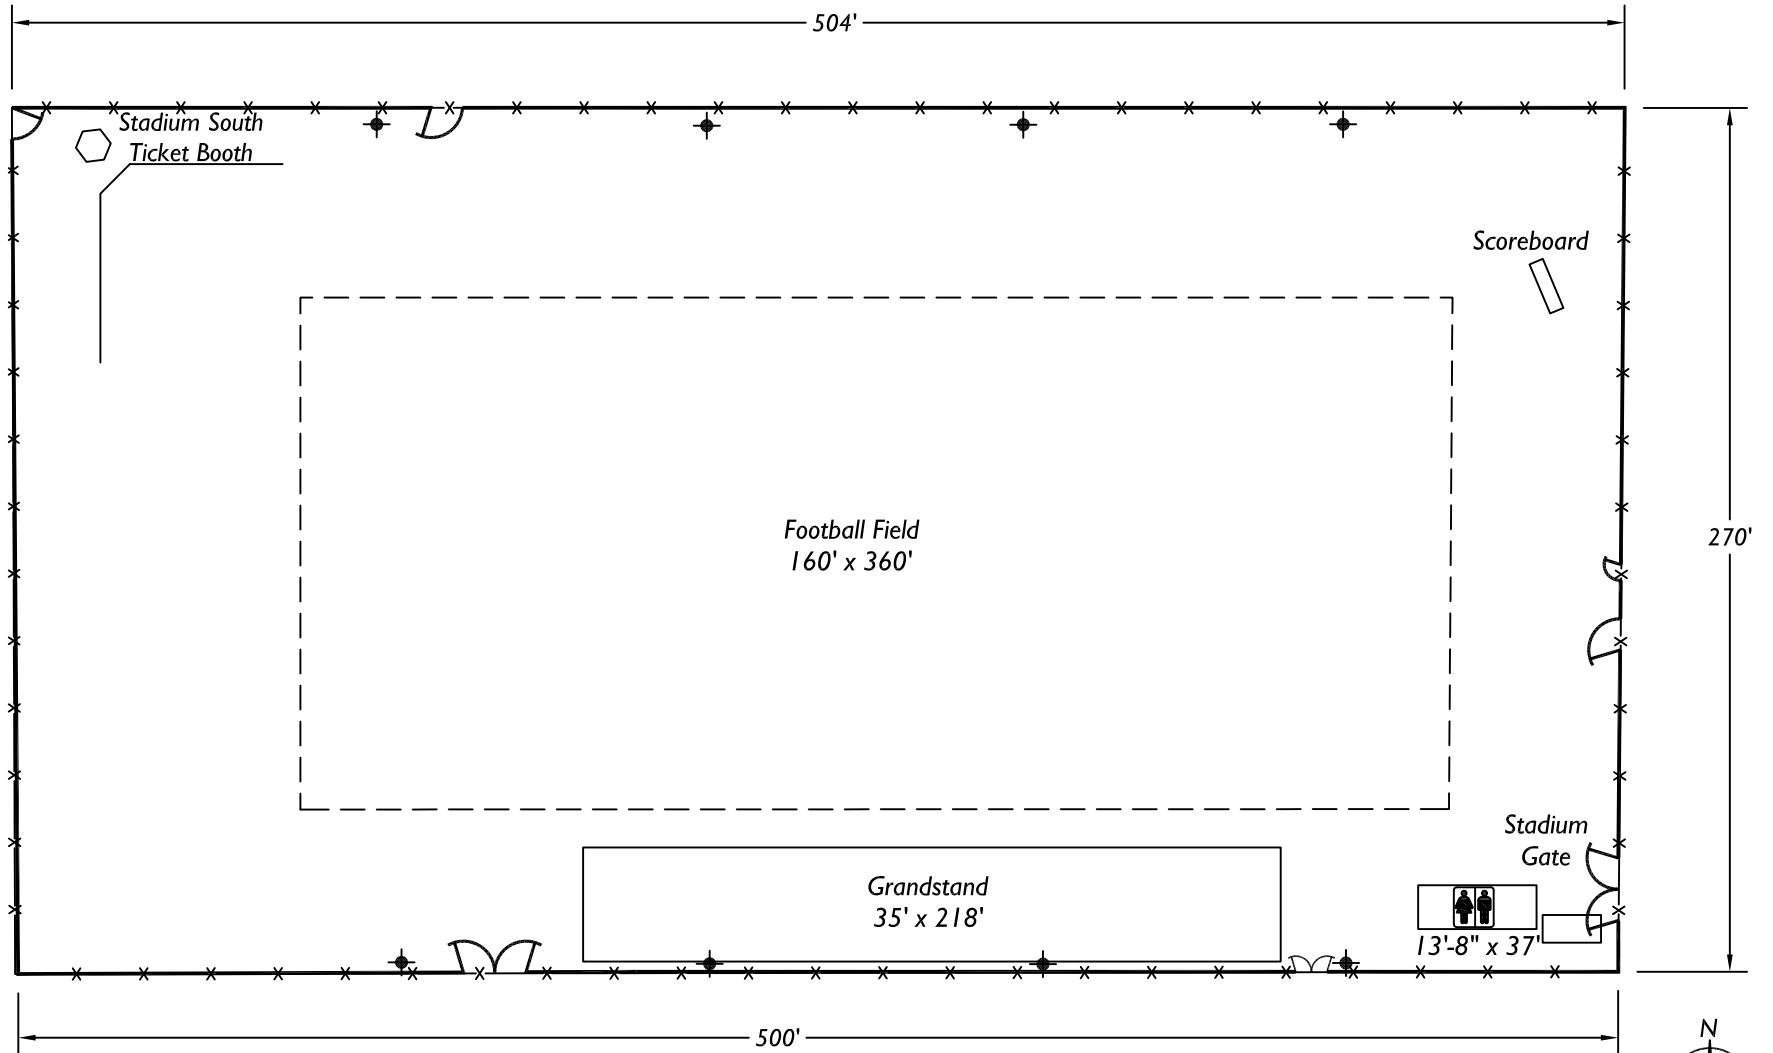

Football Stadium

270' x 500'

Approx. 135,836 s.f.

Scale: 1"=60'

Enumclaw Exposition Center

Facility/Event Services Manager - 45224 284th Ave SE - Enumclaw, WA 98022

Ph: (360) 615-5631 - Fax: (360) 802-9027

www.cityofenumclaw.net/enumclaw_expo_center.htm